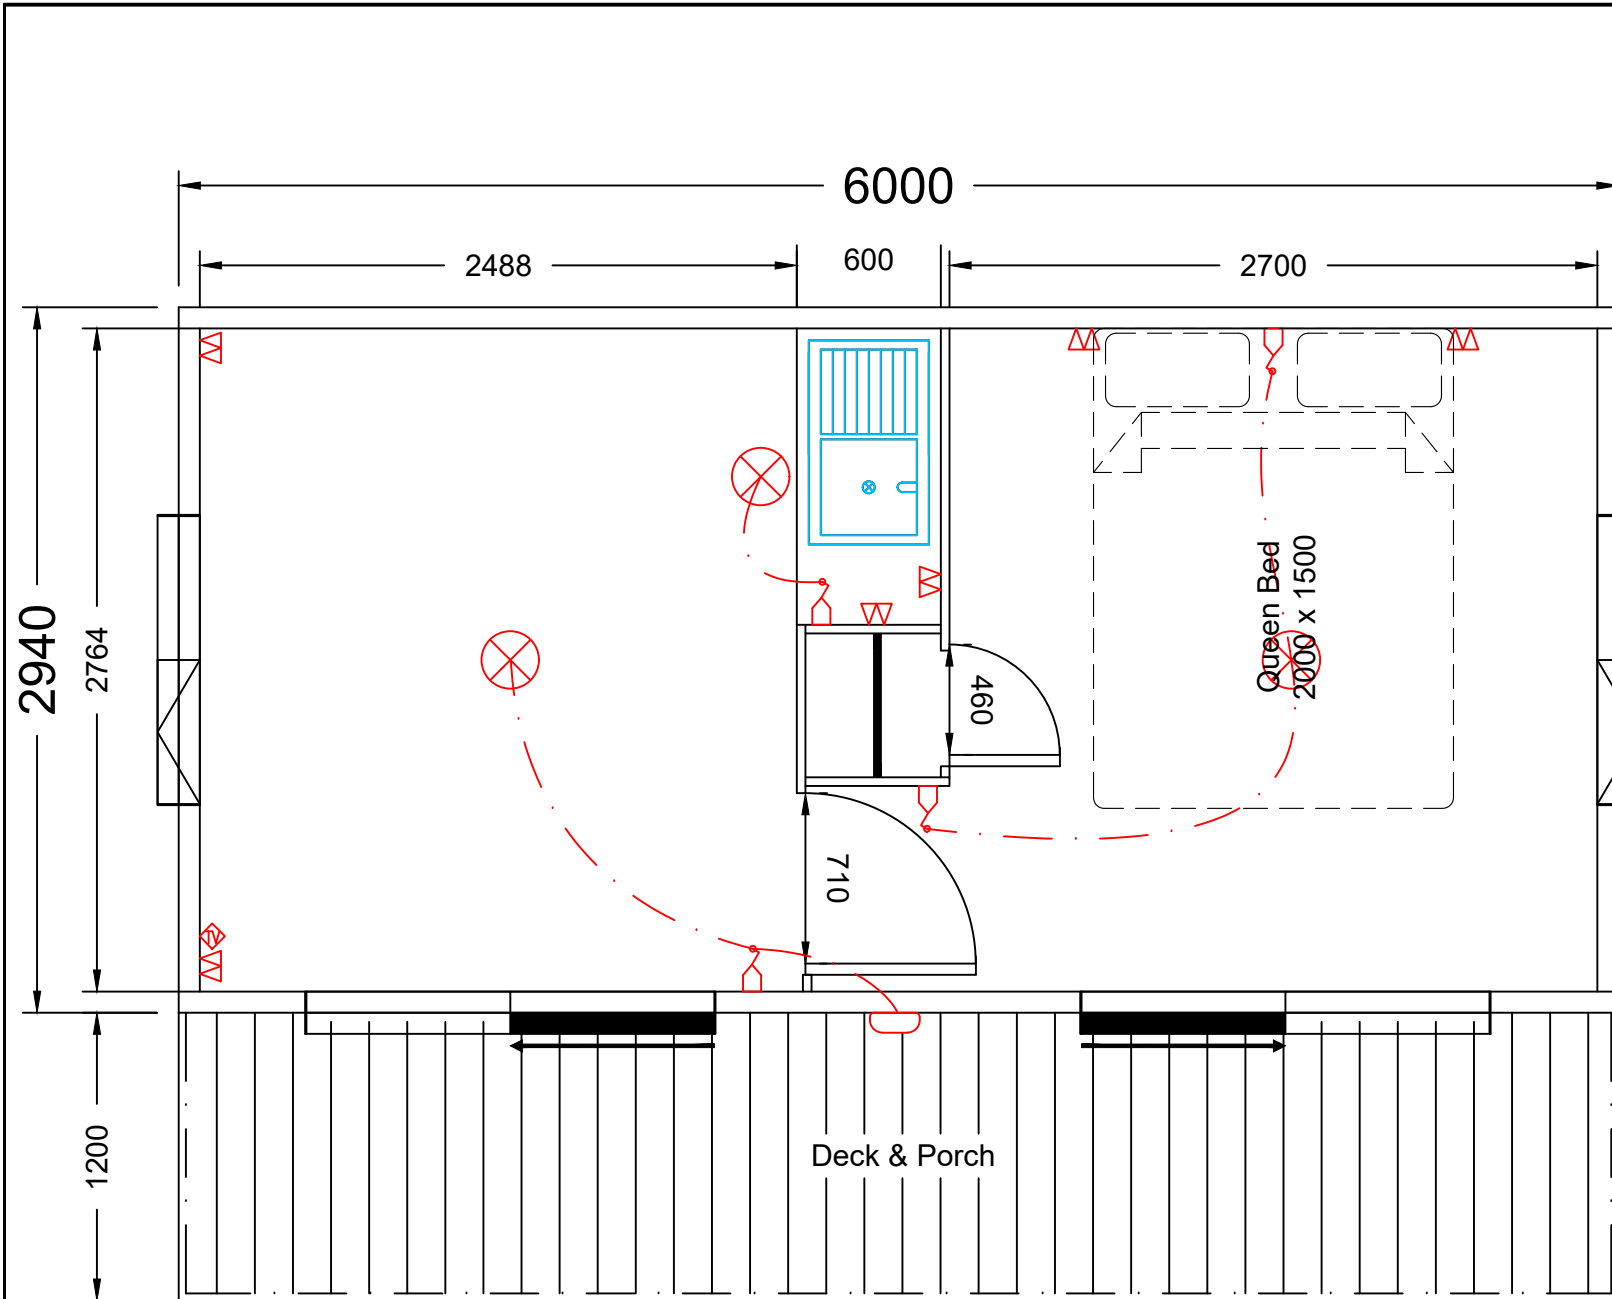

PLAN DETAILS

Factory Price
\$58,682.00

Price includes G.S.T, standard flooring, window coverings, deck, and porch, kitchen (PC sum), bathroom, electrical as drawn on plan. Plus, our 2-year on-site warranty.

Plan No:	T014.7
Series:	Traveller
Dimensions:	5.0m x 2.94m
Floor Area:	14.7m ²
Updated:	11/09/2024
Scale:	-

LEISUREBUILT
 6 Innovation Way
 Horotiu
 New Zealand
 Ph: (0800) 600-615
 Web: www.leisurebuilt.co.nz

Plan No:	T121.7
Series:	Traveller
Dimensions:	7.4m x 2.94m
Floor Area:	21.8m ²
Updated:	11/09/2024
Scale:	-

Optional laundry room installed in corner of deck including aluminum/glass locked door, light, power outlet, plus washing machine & waste.

(NB: All pricing valid 2 months from below date and subject to Leisurebuilt Ltd standard terms and conditions of sale.)

Plan No:	T126.5
Series:	Traveller
Dimensions:	9.0m x 2.94m
Floor Area:	26.5m ²
Updated:	11/09/2024
Scale:	-