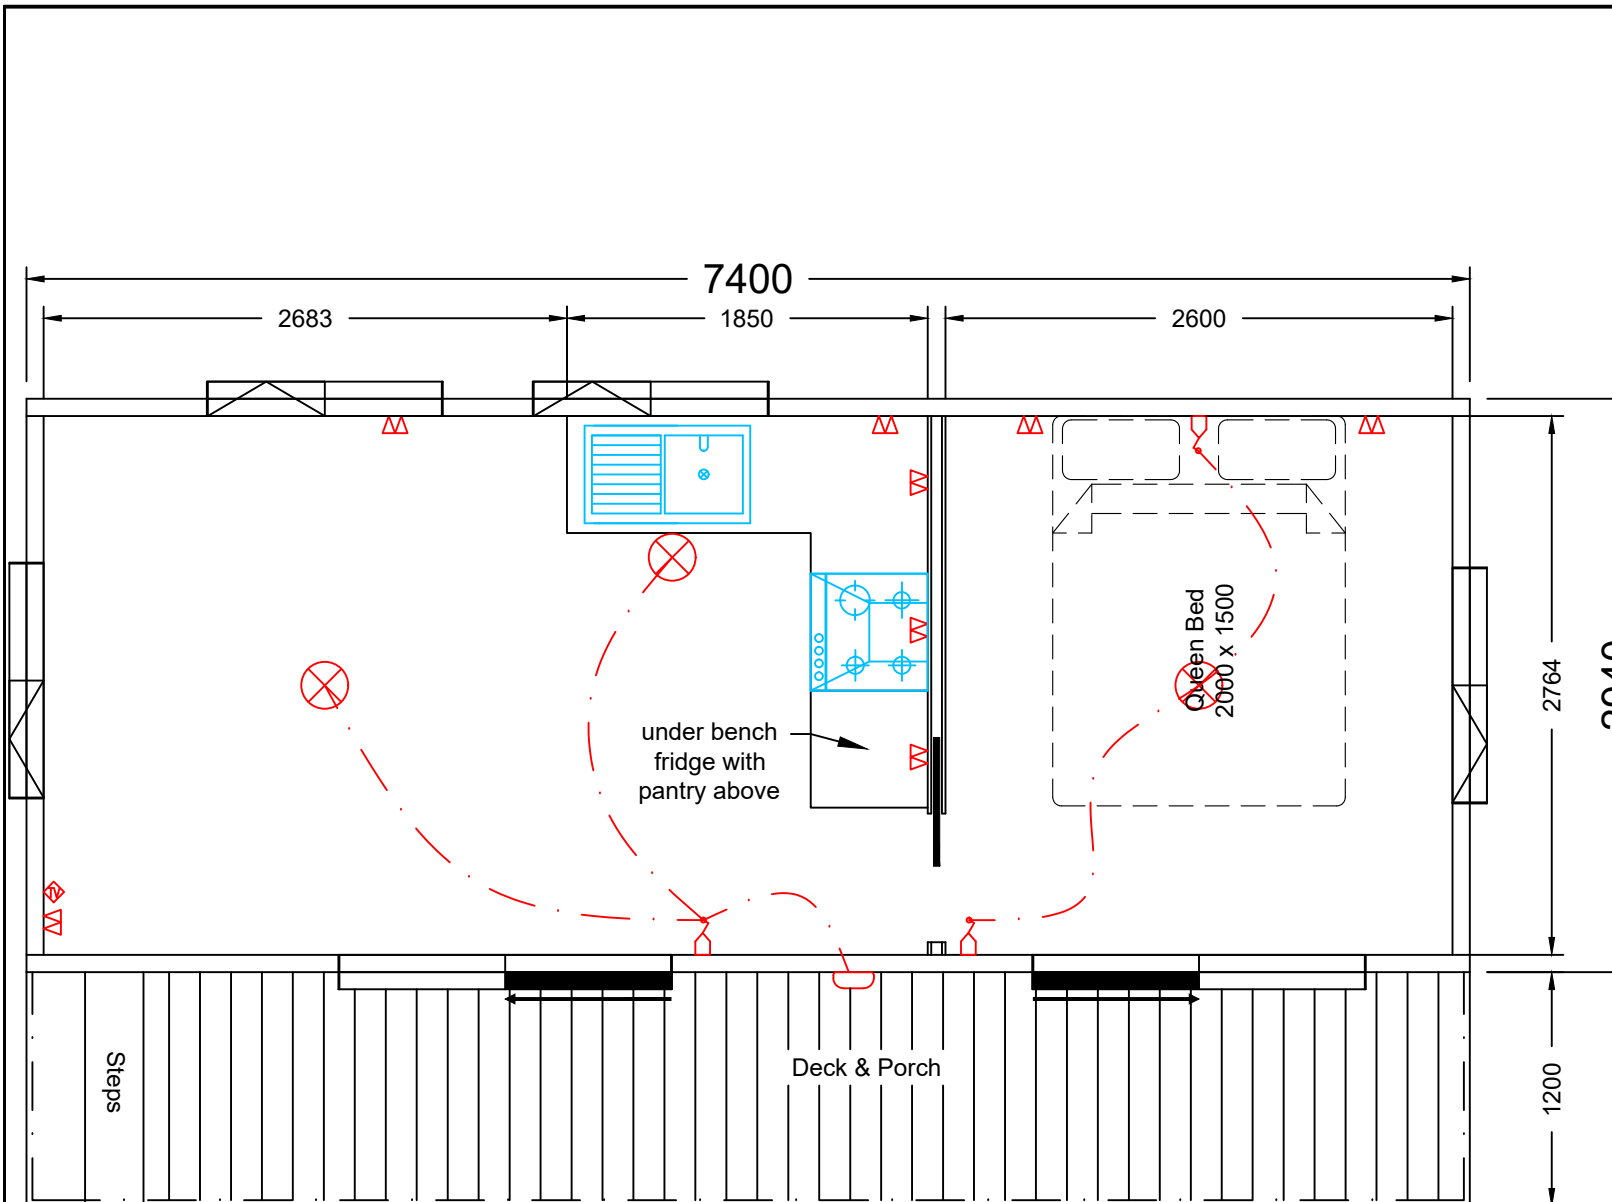

Plan No:	T121.7
Series:	Traveller
Dimensions:	7.4m x 2.94m
Floor Area:	21.8m ²
Updated:	11/09/2024
Scale:	-

Optional laundry room installed in corner of deck including aluminum/glass locked door, light, power outlet, plus washing machine & waste.

Plan No:	T121.7 Std
Series:	Traveller
Dimensions:	7.4m x 2.94m
Floor Area:	21.8m ²
Updated:	11/09/2024
Scale:	-

LEISUREBUILT
 6 Innovation Way
 Horotiu
 New Zealand
 Ph: (0800) 600-615
 Web: www.leisurebuilt.co.nz