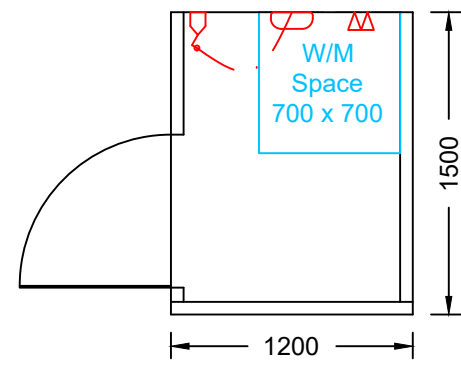

PLAN DETAILS

Factory Price
$96,261.00

Price includes G.S.T, standard flooring, window coverings, deck, and porch, kitchen (PC sum), bathroom, electrical as drawn on plan. Plus, our 2-year on-site warranty.

Insulation priced to comply with H1/AS1 & H1/VM1 for Climate Zones 1-3
Additional options by request.

(NB: All pricing valid 2 months from below date and subject to Leisurebuilt Ltd standard terms and conditions of sale.)

Plan No:	T121.7
Series:	Traveller
Dimensions:	7.4m x 2.94m
Floor Area:	21.8m²
Updated:	11/09/2024
Scale:	-

Optional laundry room installed in corner of deck including aluminum/glass locked door, light, power outlet, plus washing machine & waste.

Also includes deck & porch upgrade to 1500mm wide

Add $5,975