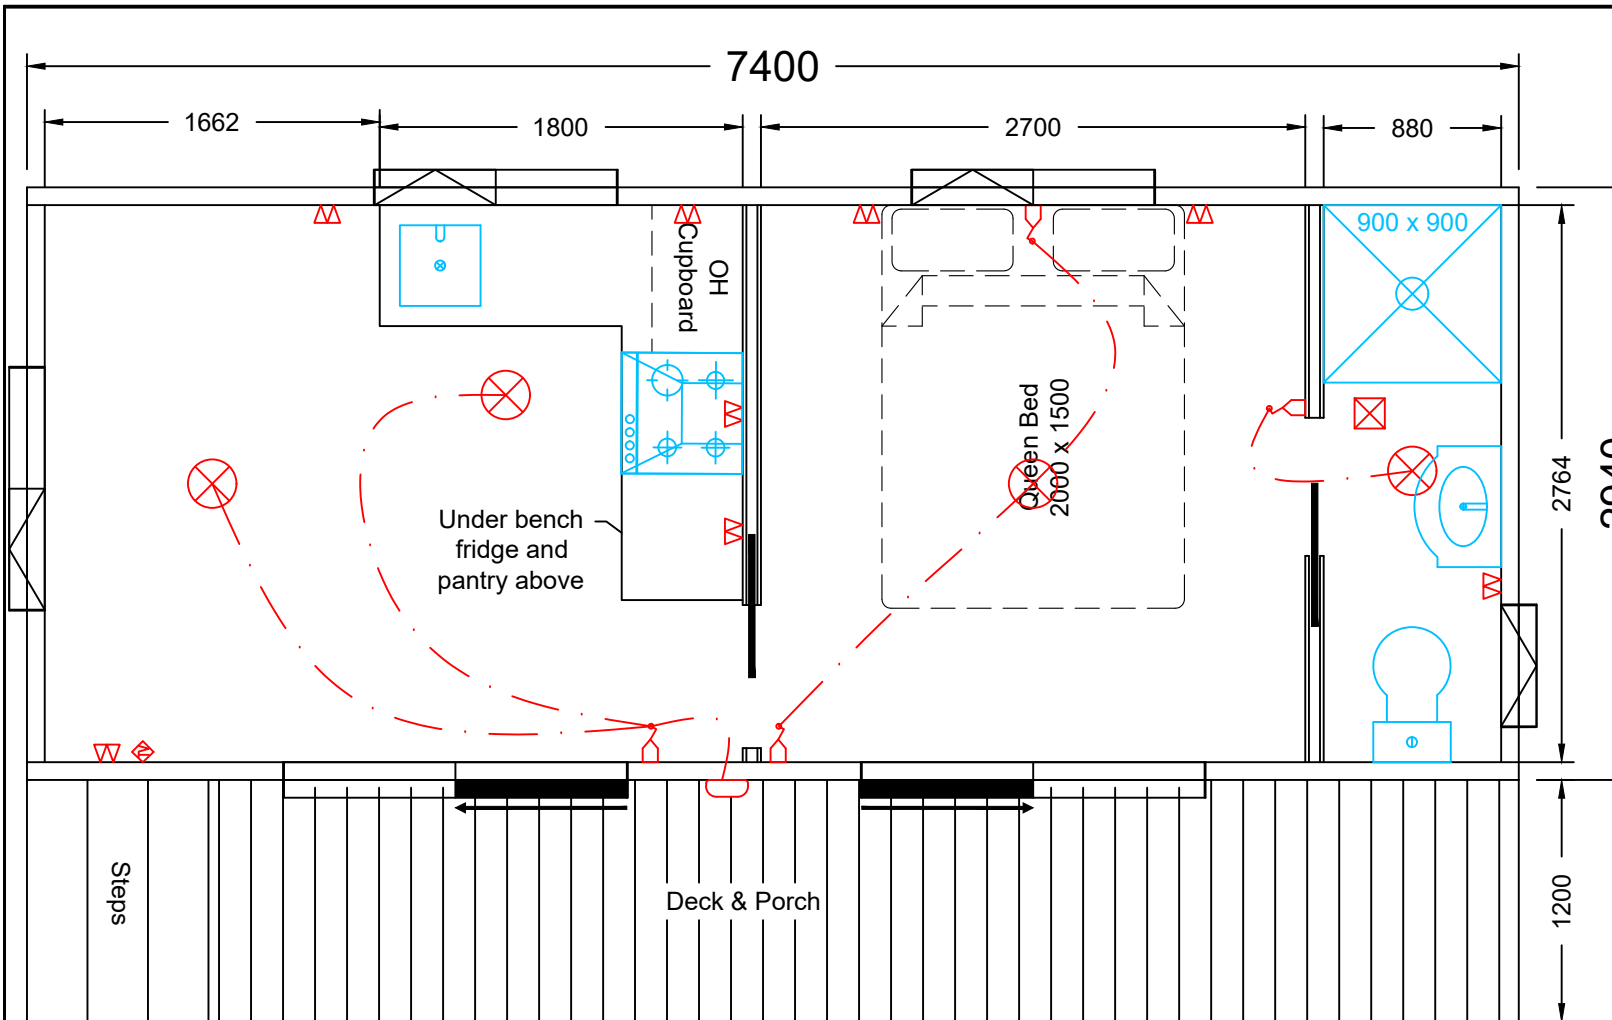

LEISUREBUILT
6 Innovation Way
Horotiu
New Zealand
Ph: (0800) 600-615
Web: www.leisurebuilt.co.nz

1. **LEGEND**
2. Power Point Single
   - Power Point Double
   - TV Outlet
   - Extractor Fan
   - Light Switch
   - Exterior Light
   - Interior Light Std
   - Interior Downlight Std
   - Wall Light With Switch

PLAN DETAILS

Factory Price
$96,261.00

Price includes G.S.T, standard flooring, window coverings, deck, and porch, kitchen (PC sum), bathroom, electrical as drawn on plan. Plus, our 2-year on-site warranty.

Insulation priced to comply with H1/AS1 & H1/VM1 for Climate Zones 1-3
Additional options by request.

(NB: All pricing valid 2 months from below date and subject to Leisurebuilt Ltd standard terms and conditions of sale.)

Plan No:	T121.7
Series:	Traveller
Dimensions:	7.4m x 2.94m
Floor Area:	21.8m²
Updated:	11/09/2024
Scale:	-

Optional laundry room installed in corner of deck including aluminum/glass locked door, light, power outlet, plus washing machine & waste.

Also includes deck & porch upgrade to 1500mm wide

Add $5,975