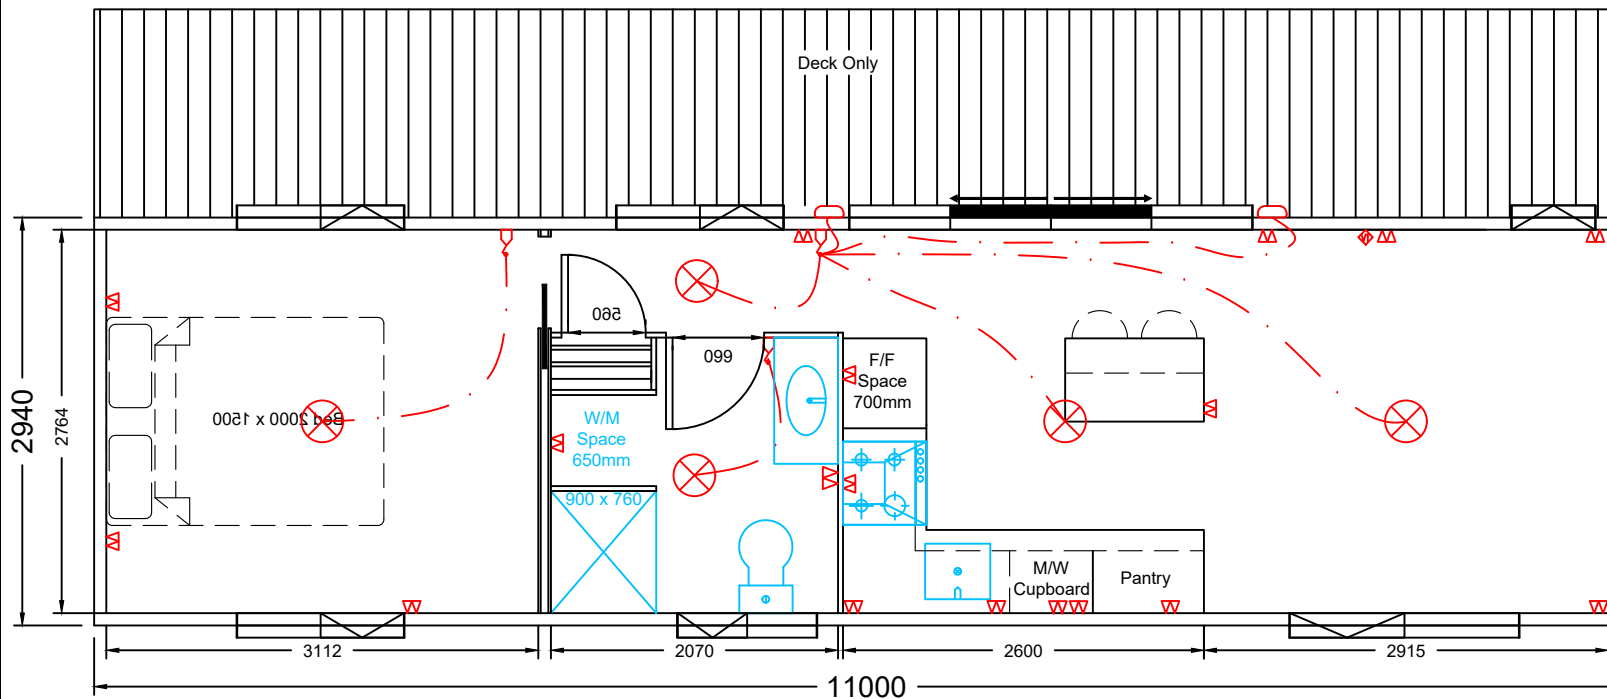

Plan No:	T121.7
Series:	Traveller
Dimensions:	7.4m x 2.94m
Floor Area:	21.8m ²
Updated:	11/09/2024
Scale:	-

Optional laundry room installed in corner of deck including aluminum/glass locked door, light, power outlet, plus washing machine & waste.

Optional laundry room installed in corner of deck including aluminum/glass locked door, light, power outlet, plus washing machine & waste.

Also includes deck & porch upgrade to 1500mm wide

Add \$5,975

LEISUREBUILT
 6 Innovation Way
 Horotiu
 New Zealand
 Ph: (0800) 600-615
 Web: www.leisurebuilt.co.nz

LEGEND

-  Power Point Single
-  Power Point Double
-  TV Outlet
-  Extractor Fan
-  Light Switch
-  Exterior Light
-  Interior Light Std
-  Interior Light Std
-  Wall Light With Switch

PLAN DETAILS

Factory Price
\$129,219.00

Plan No:	T132.3
Series:	Traveller
Dimensions:	11m x 2.94m
Floor Area:	32.3m ²
Updated:	11/09/2024
Scale:	-