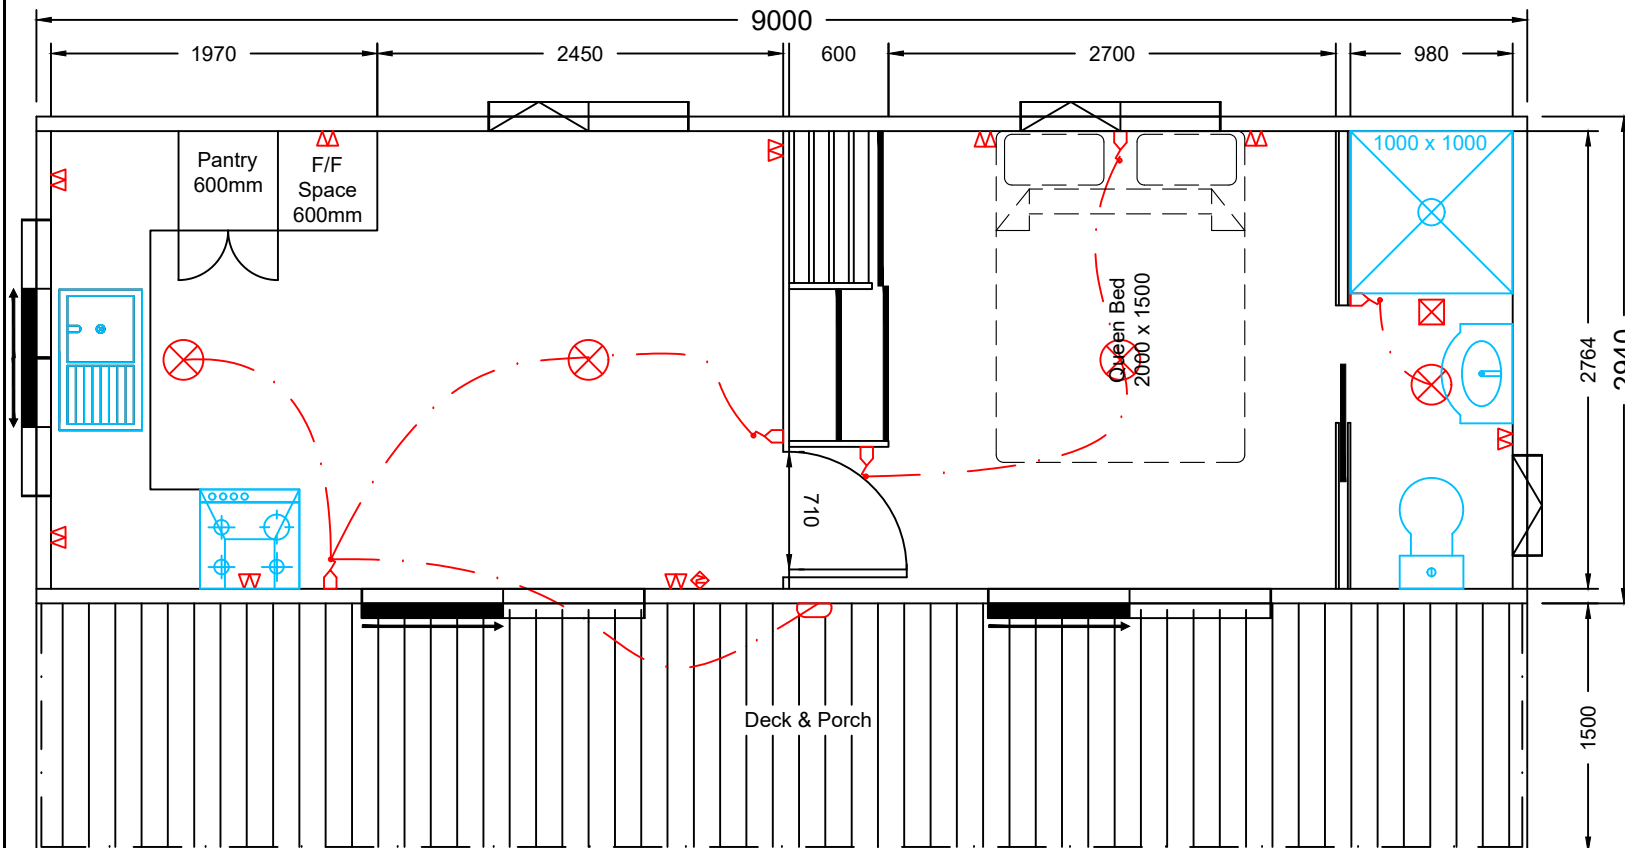

Plan No:	T121.7
Series:	Traveller
Dimensions:	7.4m x 2.94m
Floor Area:	21.8m ²
Updated:	11/09/2024
Scale:	-

Optional laundry room installed in corner of deck including aluminum/glass locked door, light, power outlet, plus washing machine & waste.

Plan No:	T121.7 Std
Series:	Traveller
Dimensions:	7.4m x 2.94m
Floor Area:	21.8m ²
Updated:	11/09/2024
Scale:	-

LEISUREBUILT
 6 Innovation Way
 Horotiu
 New Zealand
 Ph: (0800) 600-615
 Web: www.leisurebuilt.co.nz

(NB: All pricing valid 2 months from below date and subject to Leisurebuilt Ltd standard terms and conditions of sale.)

Plan No:	T126.5
Series:	Traveller
Dimensions:	9.0m x 2.94m
Floor Area:	26.5m ²
Updated:	11/09/2024
Scale:	-

Plan No:	T132.3
Series:	Traveller
Dimensions:	11m x 2.94m
Floor Area:	32.3m ²
Updated:	11/09/2024
Scale:	-