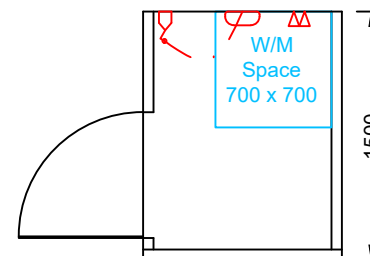

(NB: All pricing valid 2 months from below date and subject to Leisurebuilt Ltd standard terms and conditions of sale.)

Plan No:	T126.5
Series:	Traveller
Dimensions:	9.0m x 2.94m
Floor Area:	26.5m ²
Updated:	11/09/2024
Scale:	-

Optional laundry room installed in corner of deck including aluminum/glass locked door, light, power outlet, plus washing machine & waste.

Also includes deck & porch upgrade to 1500mm wide

Add \$5,975

LEISUREBUILT
 6 Innovation Way
 Horotiu
 New Zealand
 Ph: (0800) 600-615
 Web: www.leisurebuilt.co.nz